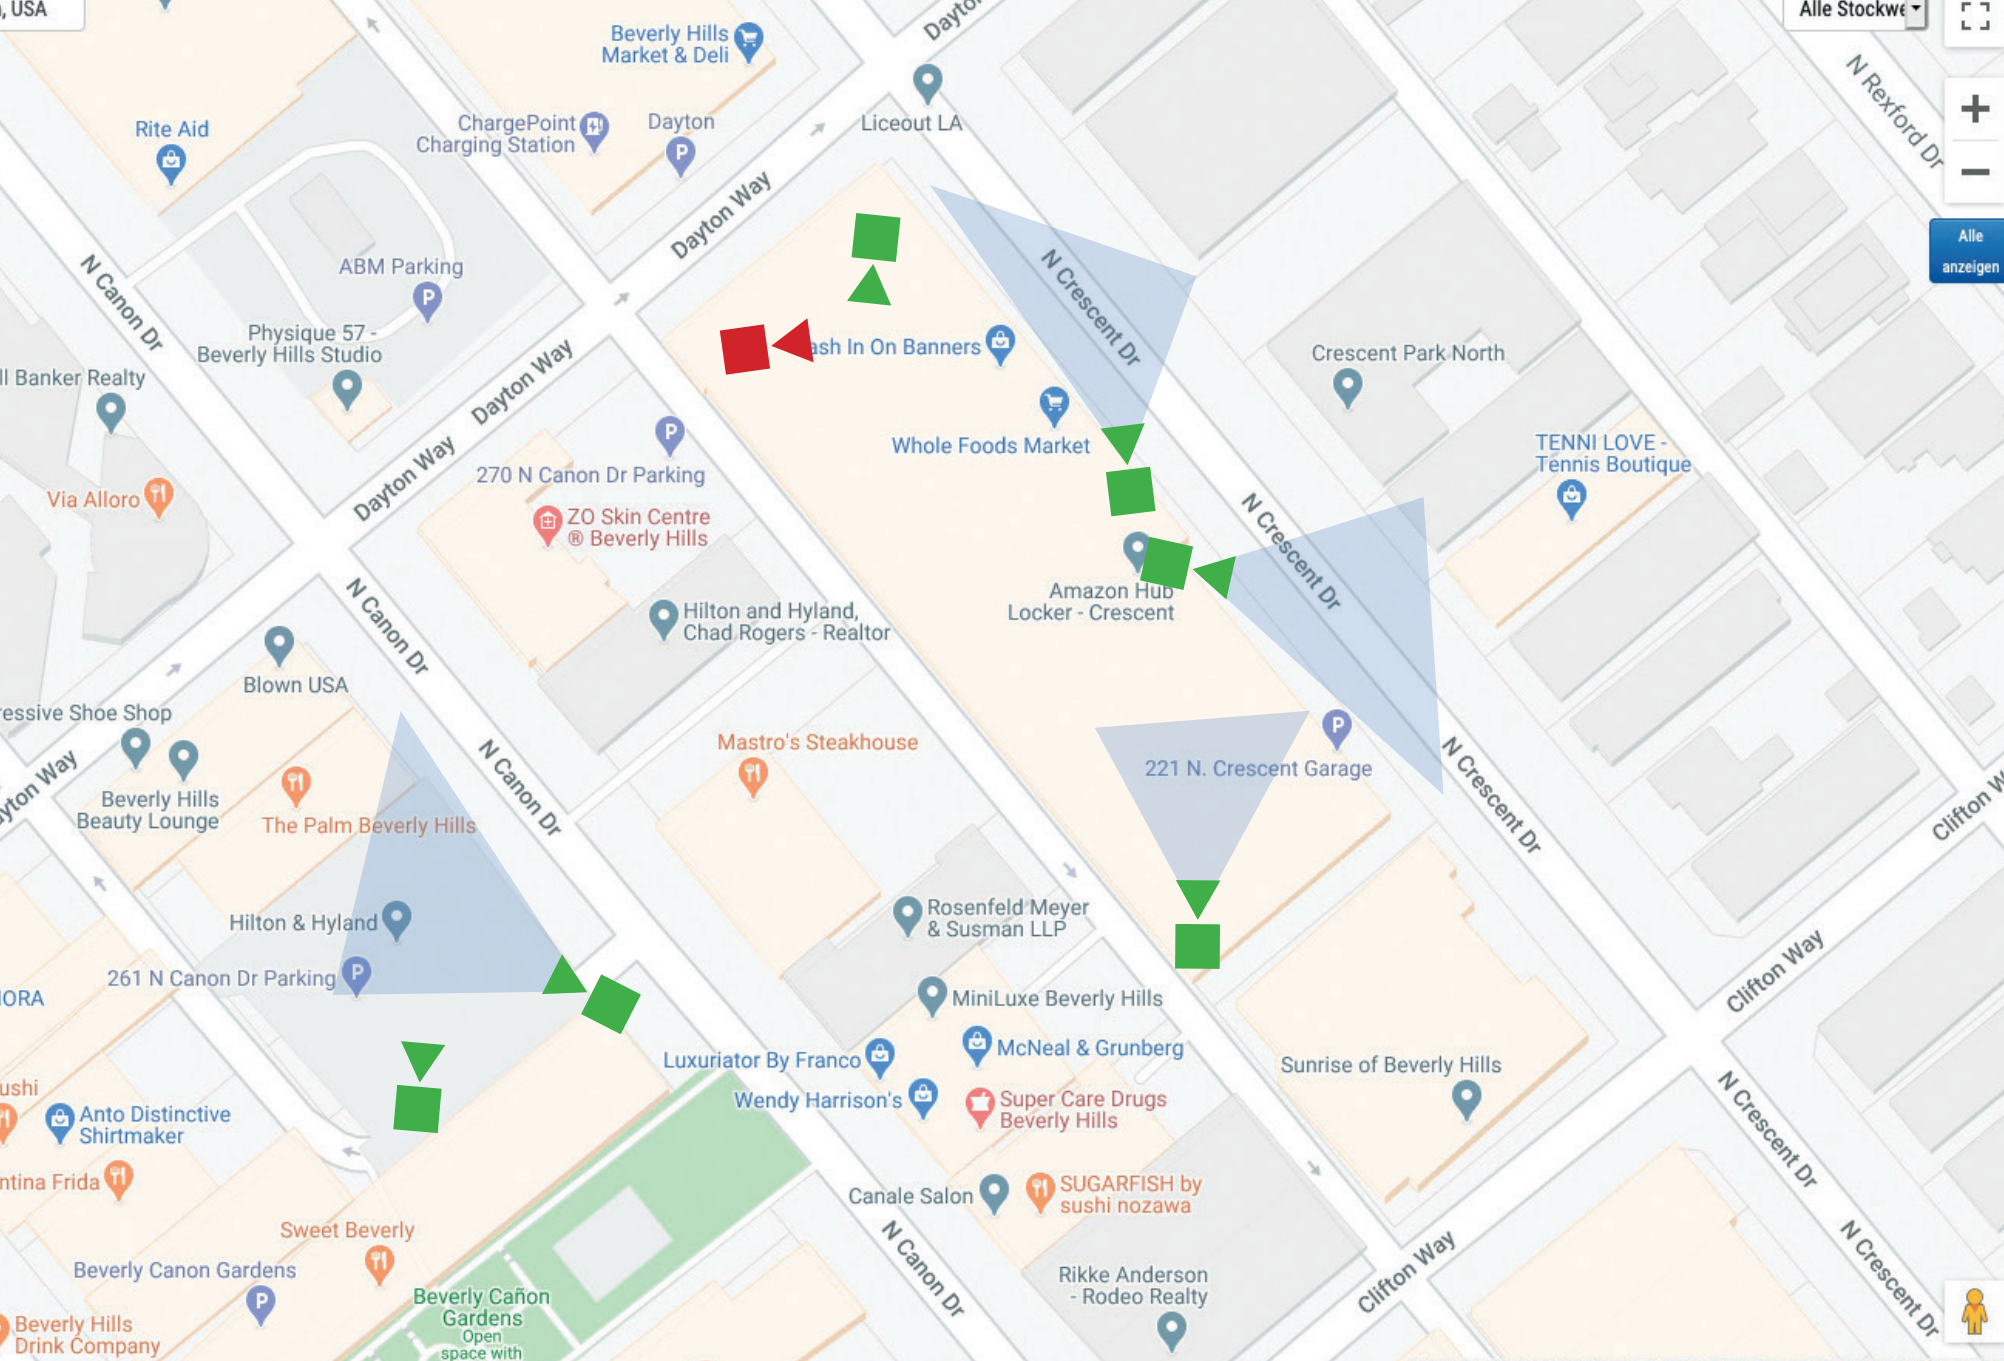

Alle Stockwe...

Alle anzeigen

Beverly Hills Market & Deli

ChargePoint Charging Station

Dayton

Liceout LA

Rite Aid

ABM Parking

Physique 57 - Beverly Hills Studio

Dayton Way

Dayton Way

270 N Canon Dr Parking

ZO Skin Centre @ Beverly Hills

Whole Foods Market

Amazon Hub Locker - Crescent

Crescent Park North

TENNI LOVE - Tennis Boutique

N Canon Dr

Blown USA

Massive Shoe Shop

Beverly Hills Beauty Lounge

The Palm Beverly Hills

Mastro's Steakhouse

221 N. Crescent Garage

N Crescent Dr

Hilton & Hyland

261 N Canon Dr Parking

Rosenfeld Meyer & Susman LLP

MiniLuxe Beverly Hills

McNeal & Grunberg

Sunrise of Beverly Hills

Luxuriator By Franco

Wendy Harrison's

Super Care Drugs Beverly Hills

ushi

Anto Distinctive Shirtmaker

Antina Frida

Sweet Beverly

Beverly Canon Gardens

Beverly Cañon Gardens Open space with

Canale Salon

SUGARFISH by sushi nozawa

Rikke Anderson - Rodeo Realty

Beverly Hills Drink Company

N Crescent Dr

N Crescent Dr

Clifton Way

Clifton Way

Clifton Way