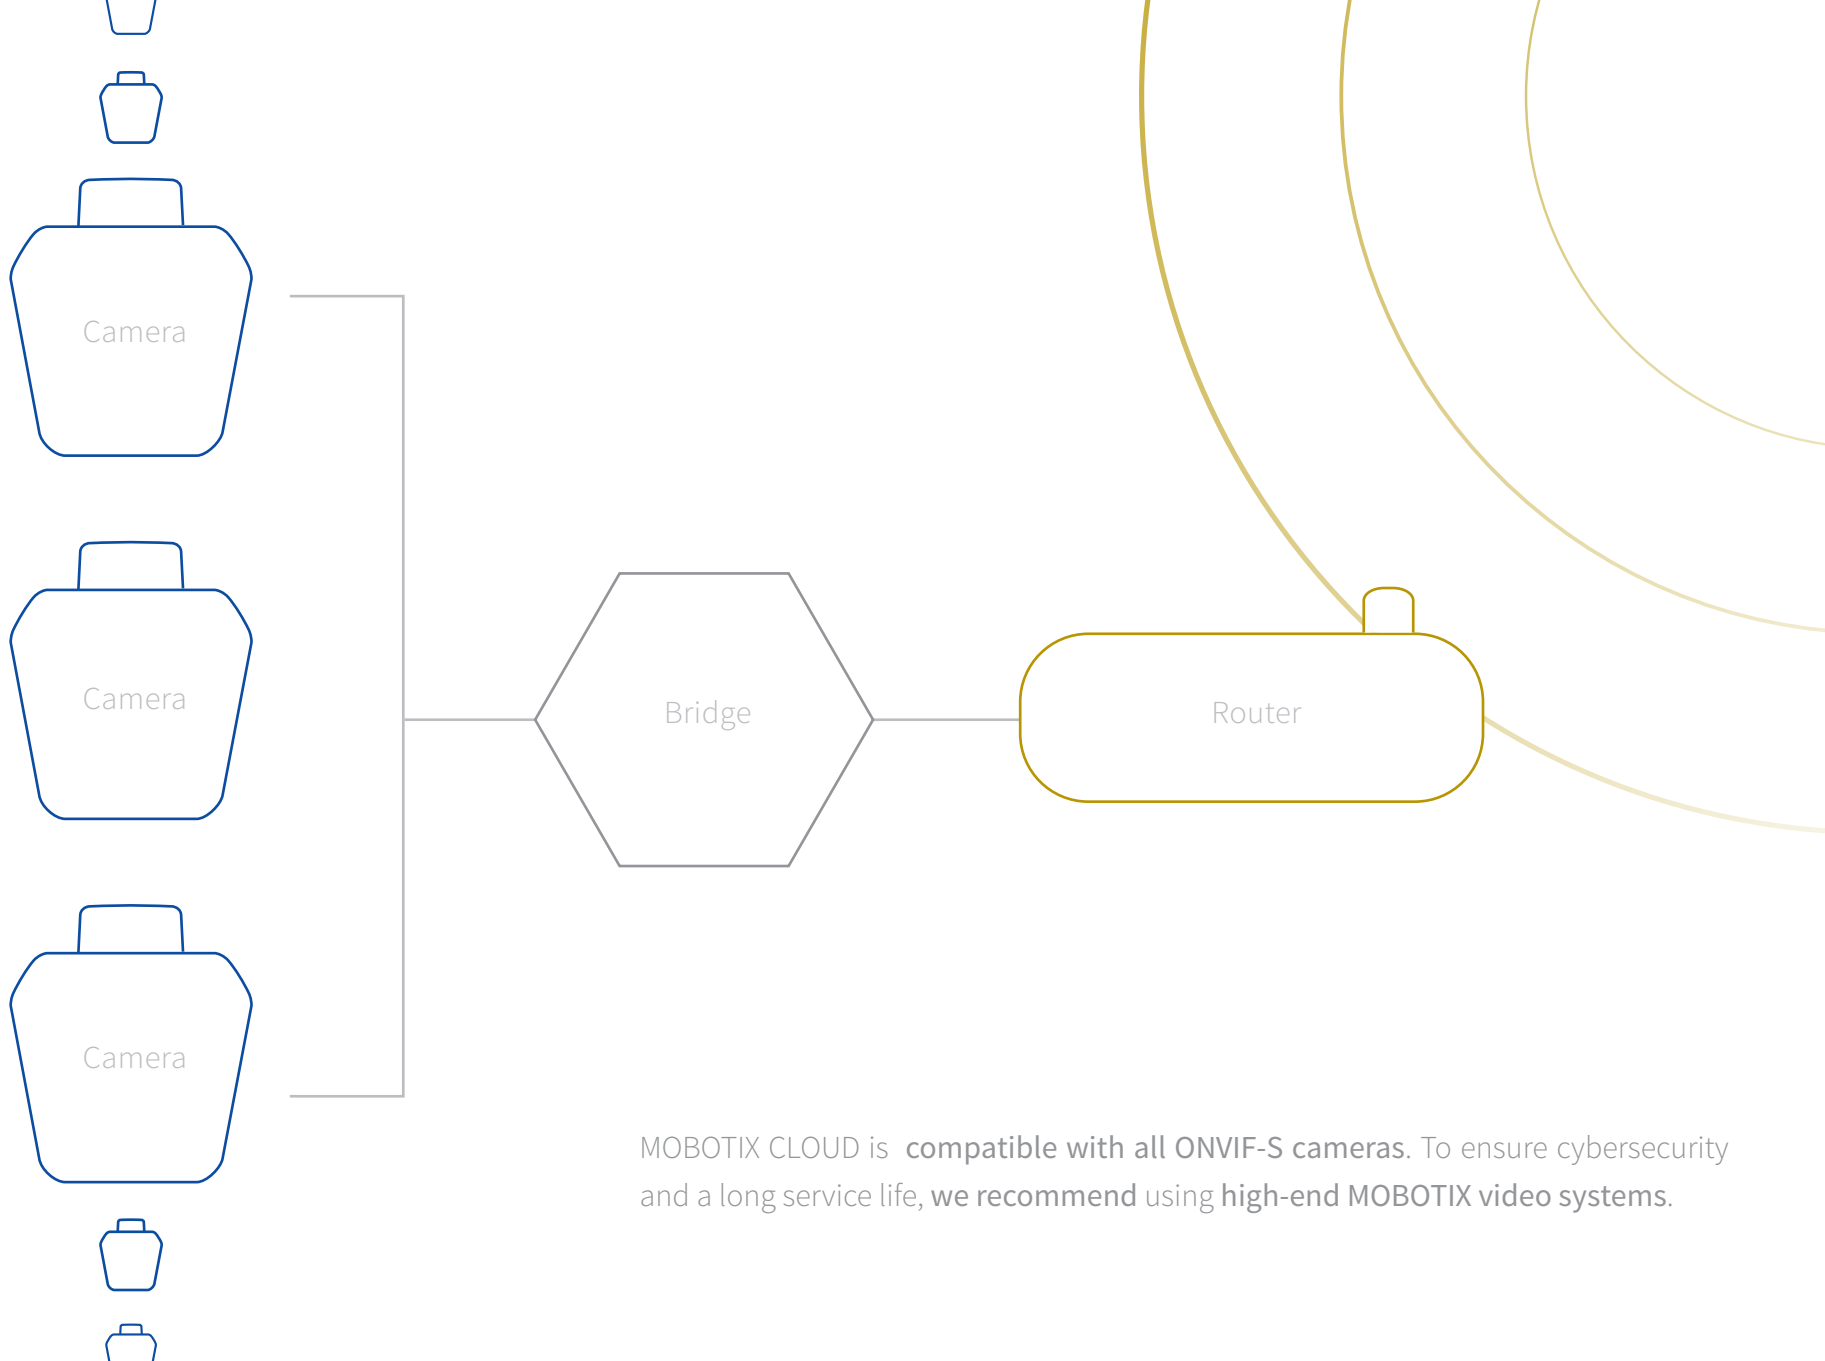

The MOBOTIX Bridge connects you to the CLOUD. Other than your video cameras, this small box is all you need to get started.

- **Encrypt data and ensure your internal network is secured** against any external threats
- **Protect against data loss** during bandwidth fluctuations and extended network outages (buffer memory)
- Manage **up to 15 cameras** at the same time on the same local network
- **Automatic software updates**
- Connects directly to an **external monitor**, allowing up to four cameras to be displayed simultaneously

MOBOTIX High-End Video Systems

Consistent quality with end-to-end cybersecurity.

- Certified **cybersecurity**
- Extremely **durable** and **robust**
- MTBF (Mean Time Between Failures): > **80,000 hours**
- Proven quality, **Made in Germany**
- The Mx6, MOVE and MOBOTIX 7 families of integrated cameras cover all types of requirements with a high degree of reliability
- **Optional hybrid access**: i.e. the video systems can be used in a parallel, stationary manner via MxMC along with additional video analysis options and apps