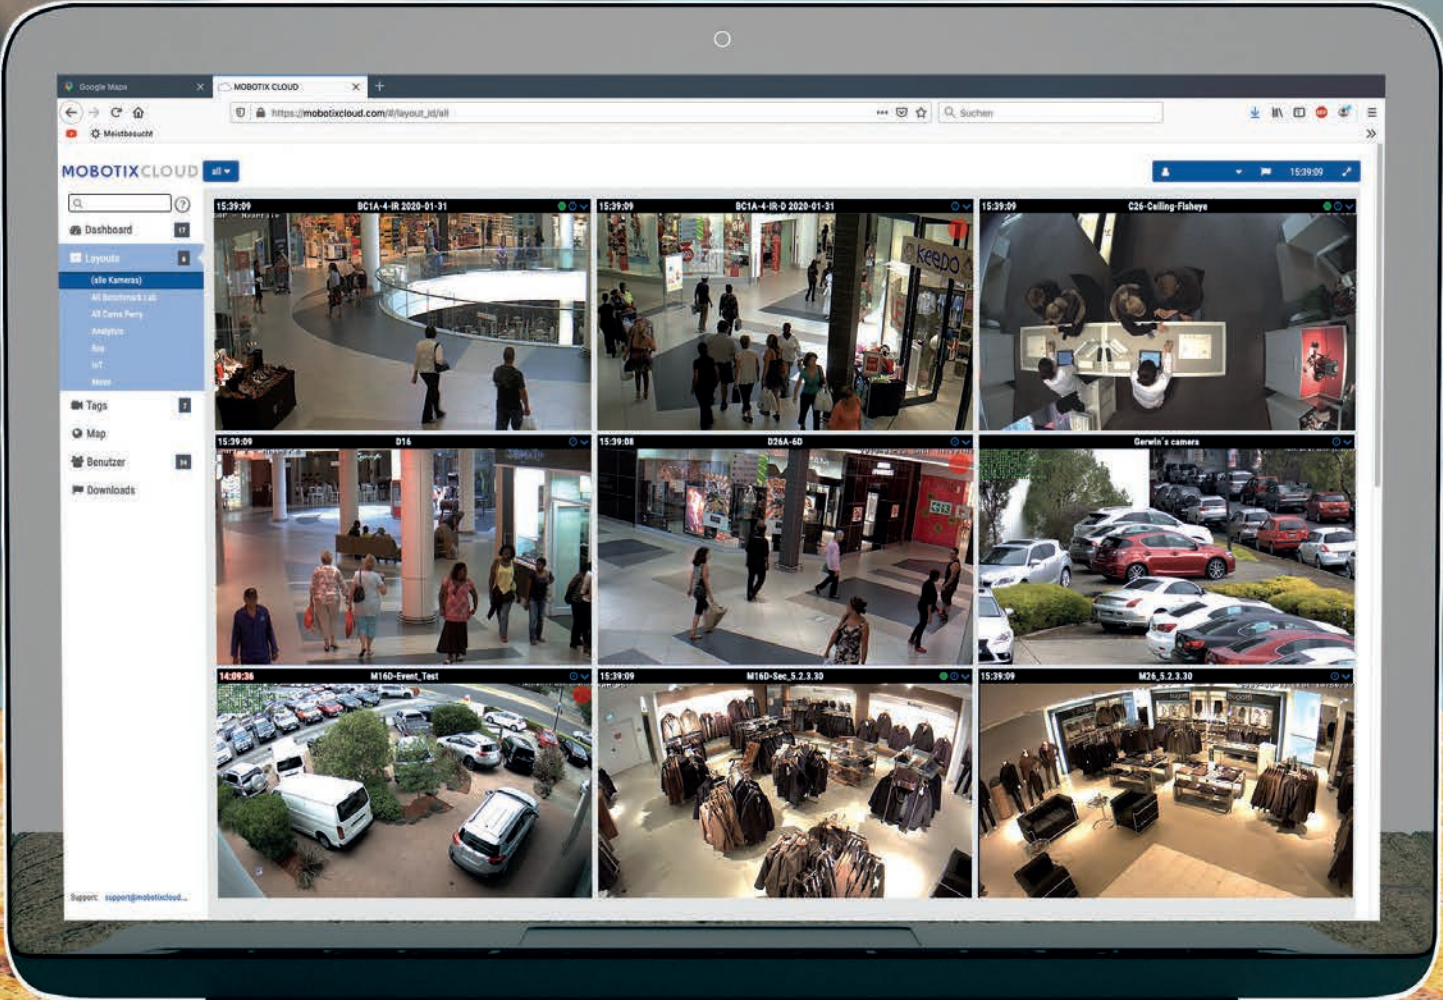

MOBOTIX CLOUD

Simply Secure. Easy for Sure.

BeyondHumanVision

MOBOTIX

Simply Secure. Easy for Sure.

Enjoy more freedom with MOBOTIX CLOUD.

Cloud technology is the future — so why not get started today? MOBOTIX CLOUD is an agile and dynamic platform that opens up entirely new opportunities for you or your business. Access your video systems **conveniently** and **securely**, **wherever** you want,

whenever you want. Manage your cameras and users **easily and efficiently** — from any device, whether you prefer a smartphone, tablet or PC.

The Additional Benefits of the MOBOTIX CLOUD

Zero worries. Zero hassle. 100% secure.

In Practice – The Big CLOUD

Share out large-scale responsibilities while keeping an eye on the bigger picture. MOBOTIX CLOUD makes it incredibly easy to assign different permissions to different users.

In Practice - The CLOUD for Stores

Maintain a thorough overview of your business, even when you have numerous branches scattered all around the world. The MOBOTIX CLOUD is everywhere.

- For **branch operations** such as restaurant and retailer chains or franchises
- Access live images and footage **from a central system**
- Local access for **branch managers** and **other authorized users**
- **Optimized security** and **processes** (process monitoring)
- Option: Install a monitor at an entrance with a live camera image to **deter** thieves