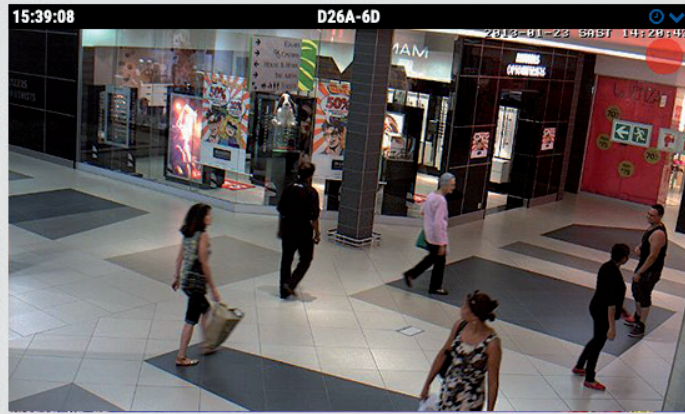

- All Benchmark Lab
- All Cams Perry
- Analytics
- Box
- IoT
- Move

Tags 7

Map

Benutzer 34

Downloads

Grid View, Camera Groups, Sharing

Keep an excellent overview of your video footage and access it anytime.