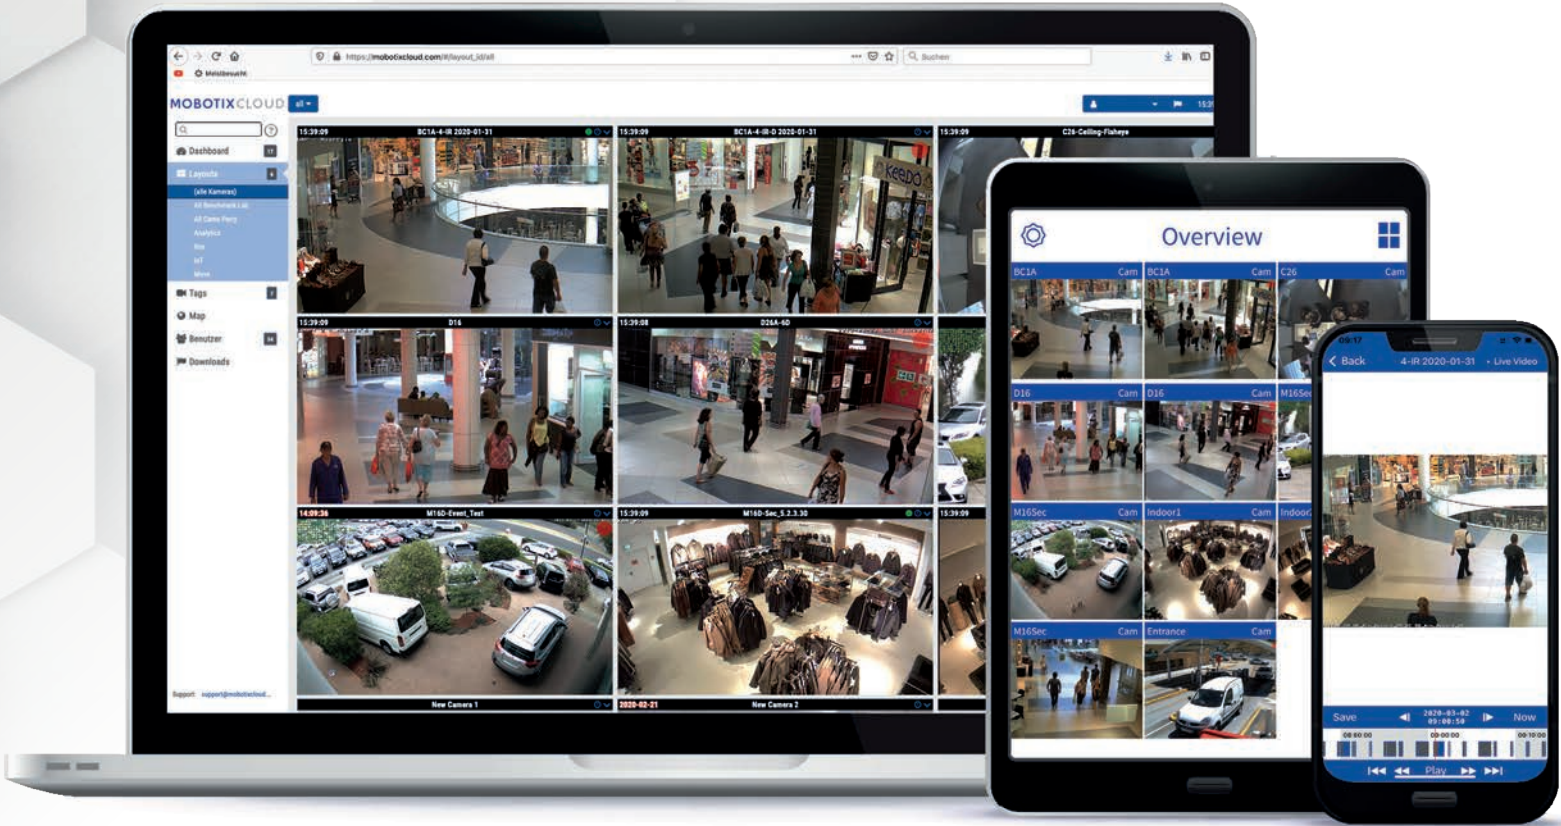

MOBOTIX CLOUD

Simply Secure. Easy for Sure.

BeyondHumanVision

MOBOTIX

Simply Secure. Easy for Sure.

Enjoy more freedom with MOBOTIX CLOUD.

Cloud technology is the future — so why not get started today? MOBOTIX CLOUD is an agile and dynamic platform that opens up entirely new opportunities for you or your business. Access your video systems **conveniently** and **securely**, **wherever** you want,

In Practice – The Big CLOUD

Share out large-scale responsibilities while keeping an eye on the bigger picture. MOBOTIX CLOUD makes it incredibly easy to assign different permissions to different users.

In Practice - The CLOUD for Stores

Maintain a thorough overview of your business, even when you have numerous branches scattered all around the world. The MOBOTIX CLOUD is everywhere.

- For **branch operations** such as restaurant and retailer chains or franchises
- Access live images and footage **from a central system**
- Local access for **branch managers** and **other authorized users**
- **Optimized security** and **processes** (process monitoring)
- Option: Install a monitor at an entrance with a live camera image to **deter** thieves

Thanks to the clear tile/grid layout and the ability to choose between **multiple camera groups**, accessing and browsing your video system is a simple, fast and convenient process. In the grid view, you can simply tap the relevant tile to go directly to the live