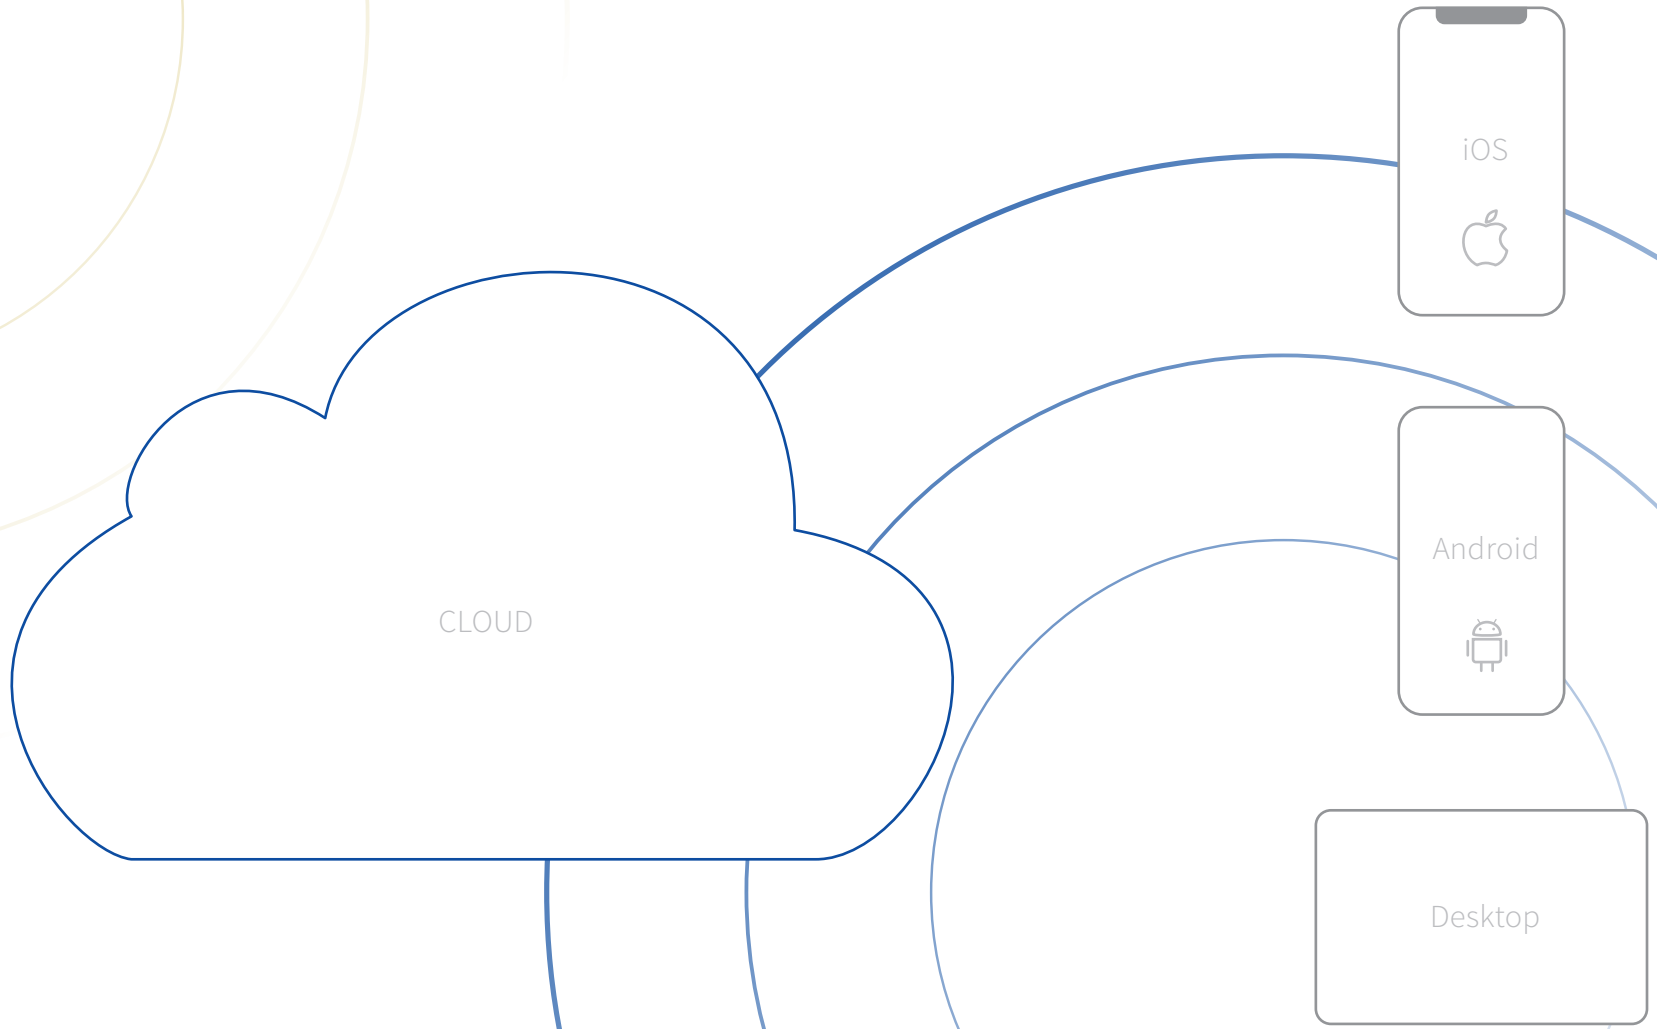

MOBOTIXCLOUD