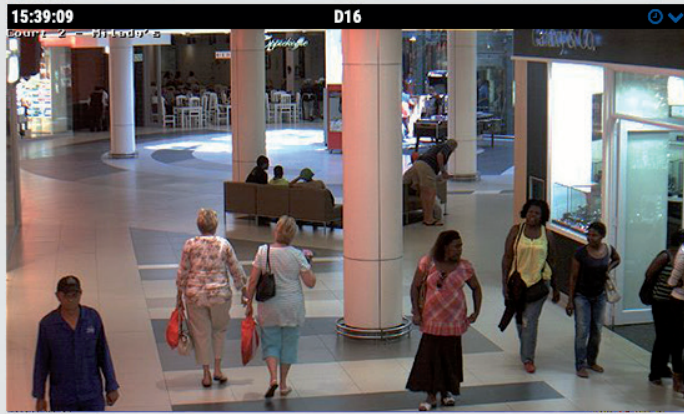

- All Benchmark Lab
- All Cams Perry
- Analytics
- Box
- IoT
- Move

Tags 7

Map

Benutzer 34

Downloads

Grid View, Camera Groups, Sharing

Keep an excellent overview of your video footage and access it anytime.