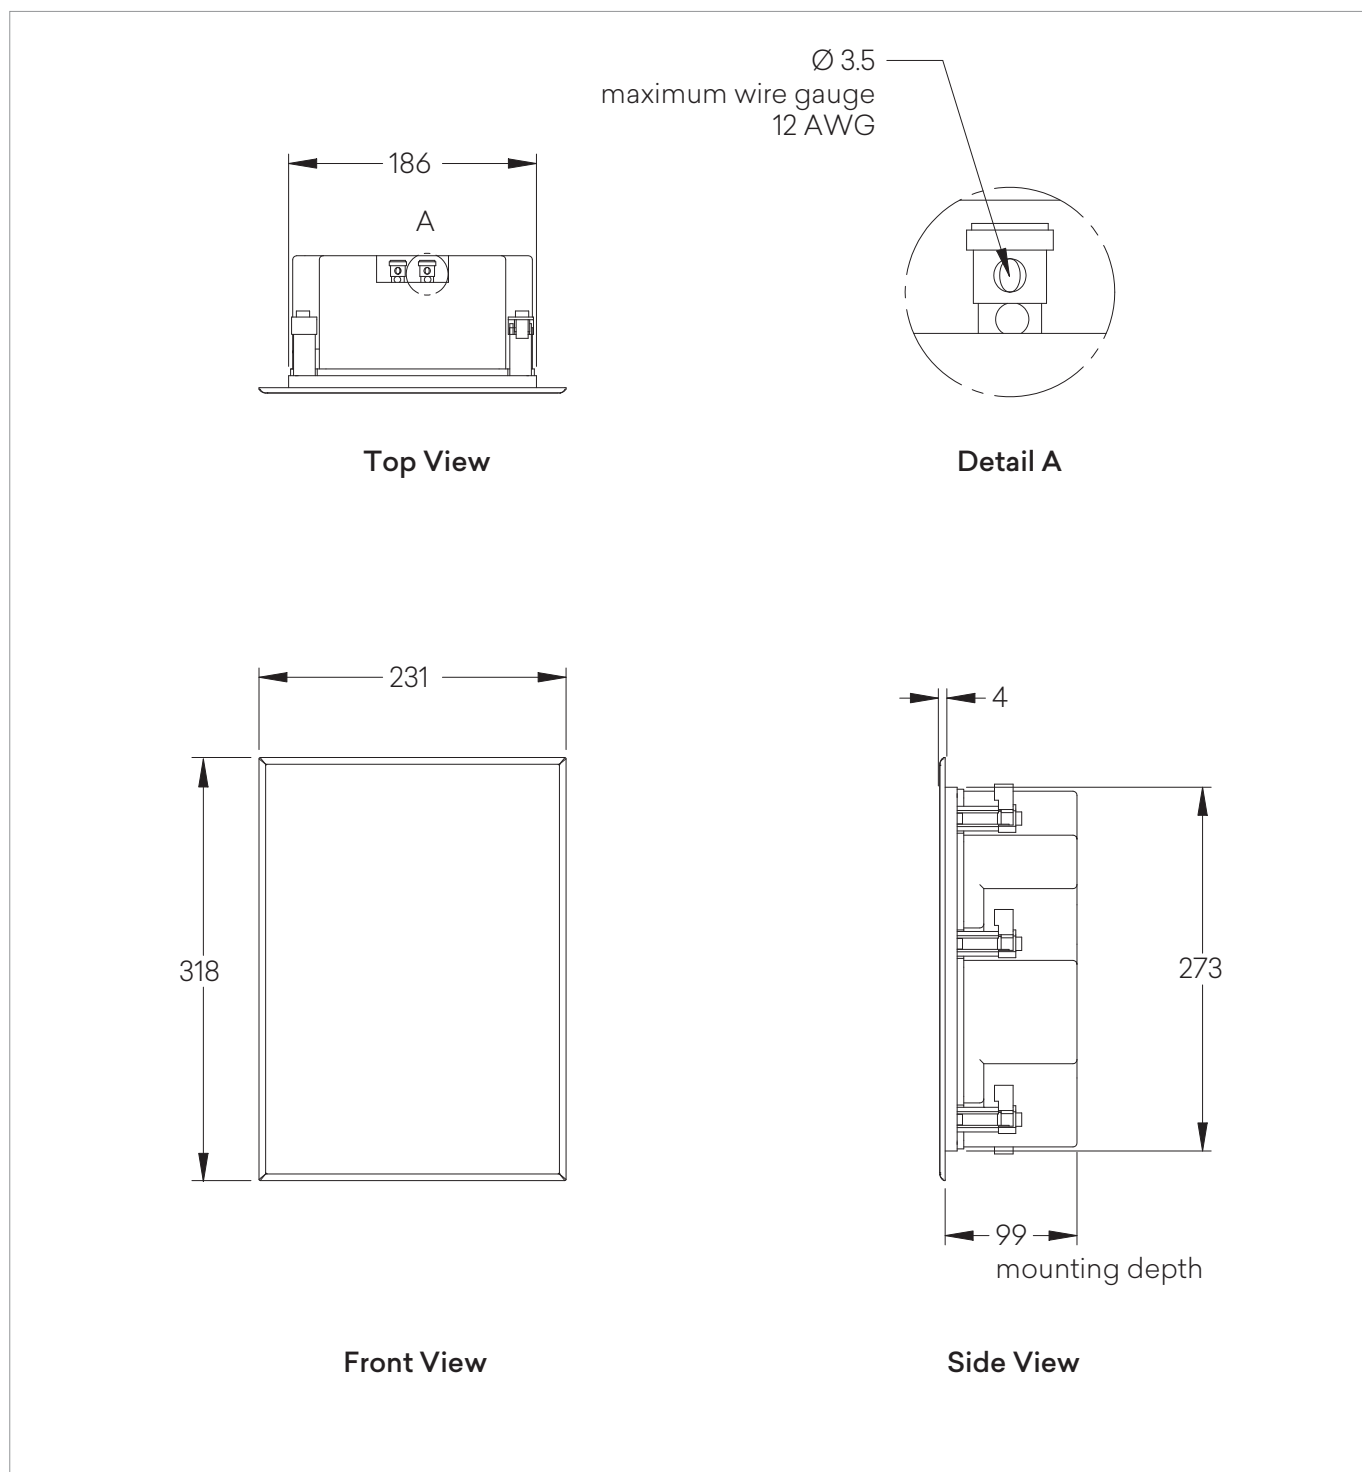

Perfect for distributing music throughout your home, or for a discreet home theatre experience, the Ecliptix are can be used as main fronts or side and rear surrounds.

A rectangular in wall version of the Krix Hemispherix in ceiling speaker, the Ecliptix offers precise tonal matching when installed together with the Hemispherix. Designed for a 90mm wall cavity, its fully enclosed back box ensures acoustic integrity and prevents rear sound radiation from being transferred to adjoining rooms.

Bass and midrange clarity are delivered through the 100mm bass driver, with a large magnet and aluminium shorting ring, while the 25mm dome tweeter directs high frequencies toward the listener. The slim bezel paintable grille is held in place by magnets for easy installation.

DETAILED DIMENSIONS

KRIX
EXPERIENCE SOUND

krix.com

Ecliptix Specifications Sheet-002