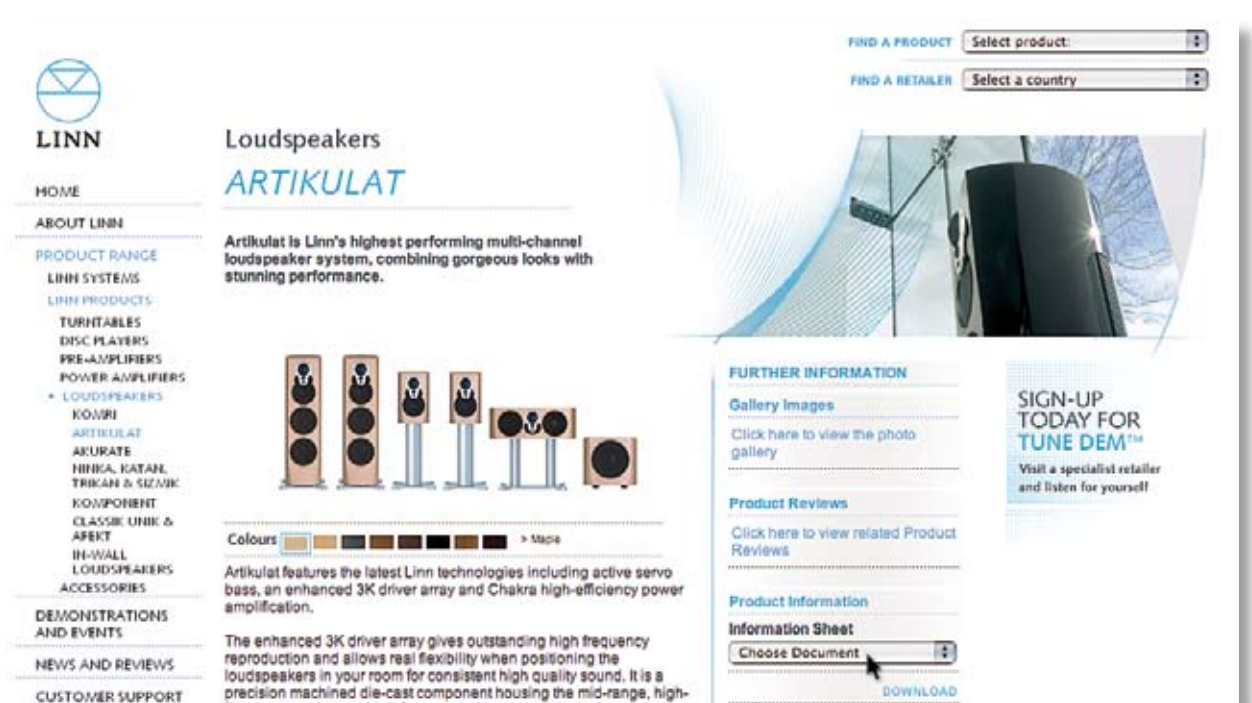

■ The new Linn website - detailed information on all Linn products making it easier to choose a system that's right for you

www.linn.co.uk

We have recently launched a new Linn website with simpler navigation and a clearer view of our full product range. Whether you want in-depth product information and specifications, or a simple overview of our recommended systems, our new website will provide you with the best information to help you choose.

Complete with the latest product reviews, general tips

and practical advice, the website also incorporates an easy to follow guide to multi-room systems and information on Linn events in your local area. You can even sign up to receive regular email updates direct to your inbox.

Make sure you visit www.linn.co.uk regularly to get all the latest Linn news and event information. ■